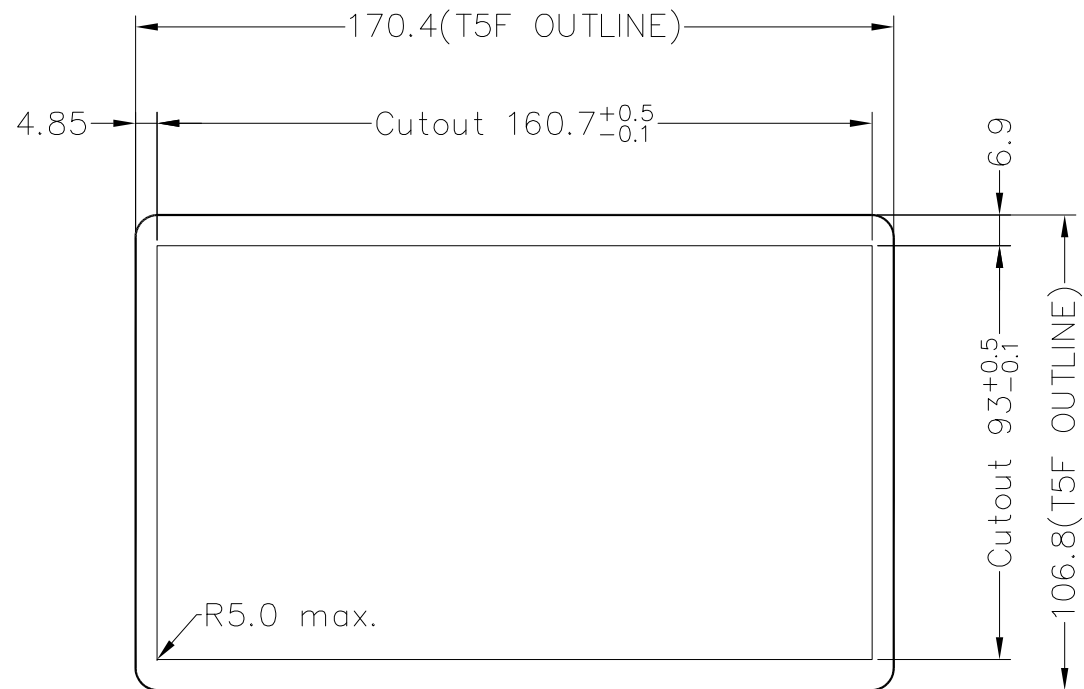

REV.	DATE	DESCRIPTION
A	2016-09-01	New release

UNIT: mm